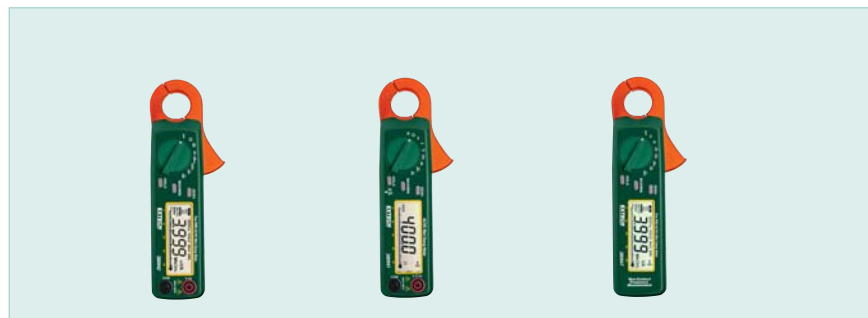

Mini DC/AC Clamp Meters

Ideal for low current measurements

Extech's Mini Clamp Meters, with their high resolution, are the ideal tools for accurately measuring very low AC & DC currents. Smaller in size than traditional clamp meters, they easily fit into tight spaces.

Features:

- Three models provide high Accuracy and Resolution
- Large 4000 count LCD display with full function indication
- Fast 40 segment analog bargraph
- One touch "Auto Zero" for DCA measurements eliminates the need to turn a knob to zero adjust
- Data hold, Max/Min recall display
- 0.9" (23mm) clamp jaw opening
- Overload protection to 400A DC
- True RMS models recommended for measurements where distortion may otherwise cause inaccuracies
- Optional 3-prong AC Line Separator enables safe and easy measurements on power cables with molded plugs (splits hot conductor from neutral and ground)

Measure current draw when conducting energy usage audits

Line separator eliminates the need to cut cords to expose wires

Specifications	30A Clamp Meter	200A Clamp DMM	400A Clamp DMM
AC Current:	0-30A	200A	—
Resolution	10mA	100mA	—
Accuracy	±(2.0%+5d)@50/60Hz	±(1.0%+2d)	—
DC Current:	0-30A	40A	—
Resolution	10mA	10mA	—
Accuracy	—	±(1.0%+2d)	—
AC Voltage:	0-400V	400V	—
Resolution	0.1V	0.1V	—
Accuracy	±(2.0%+5d)	±(1.5%+4d) (50/60Hz)	—
DC Voltage:	0-400V	400V	—
Resolution	0.1V	0.1V	—
Accuracy	±(1.0%+2d)	±(1.0%+2d)	—
DCA:	—	—	40A/400A
Resolution	—	—	10mA/100mA
Accuracy	—	—	1.0% ±2d
ACA (True RMS):	—	—	4A/40A/100A/400A
Resolution	—	—	1mA/10mA/100mA/100mA
Accuracy	—	—	1.5% ±3d
Resistance:	—	400Ω	—
Resolution	—	0.1 Ohm	—
Accuracy	—	±(1.5%+2d)	—
Frequency:	—	10kHz	—
Resolution	—	0.01Hz	—
Accuracy	—	±(0.5%+2d)	—
Dimensions:	7.2x2.5x1.4" (183x64x36mm)	7x1.75x1.25" (178x45x32mm)	7.2x2.5x1.4" (183x64x36mm)
Weight:	6.2 oz (190g)	6 oz (170g)	6.2 oz (190g)